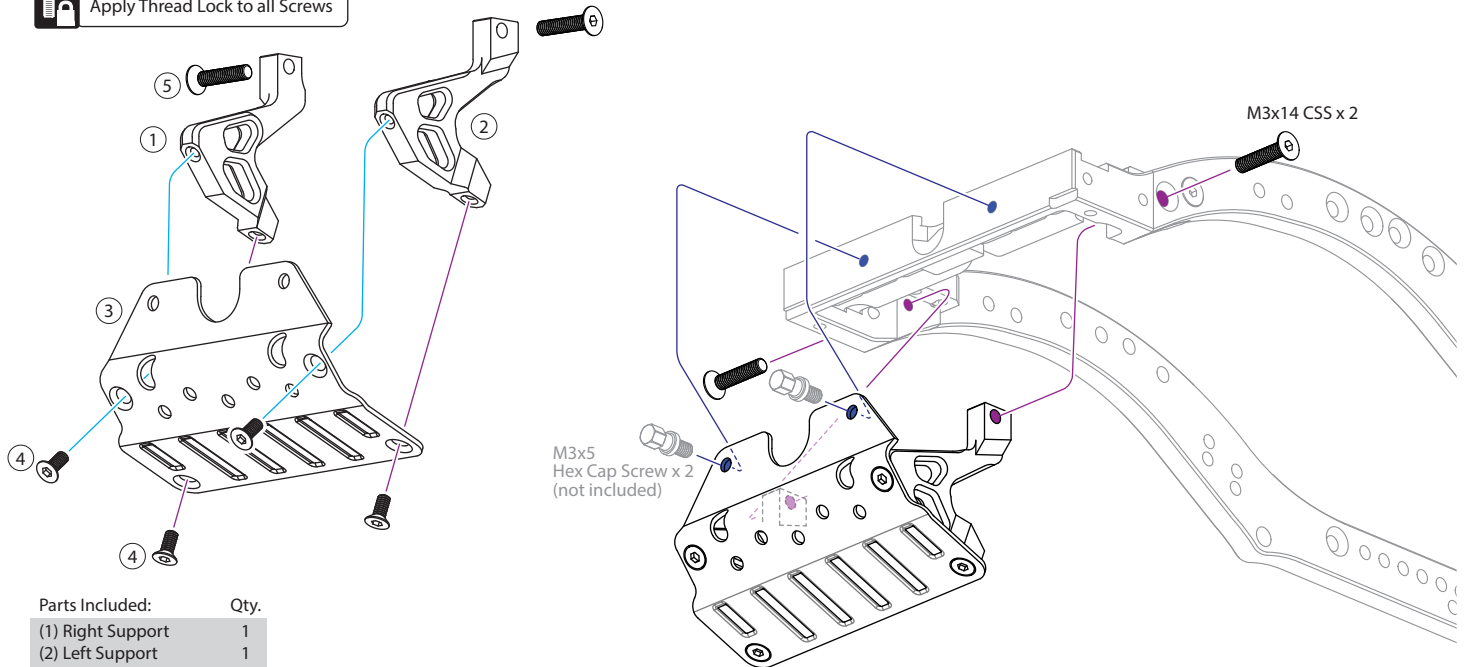

INSTALLATION MANUAL

 Apply Thread Lock to all Screws

Parts Included: Qty.

| | |
|-------------------------------------|---|
| (1) Right Support | 1 |
| (2) Left Support | 1 |
| (3) Front Skid Plate | 1 |
| (4) M2.5x5 CSS Screw #BRASFH2505 | 4 |
| (5) M3x14 CSS Screw #BRASFH3014 | 2 |